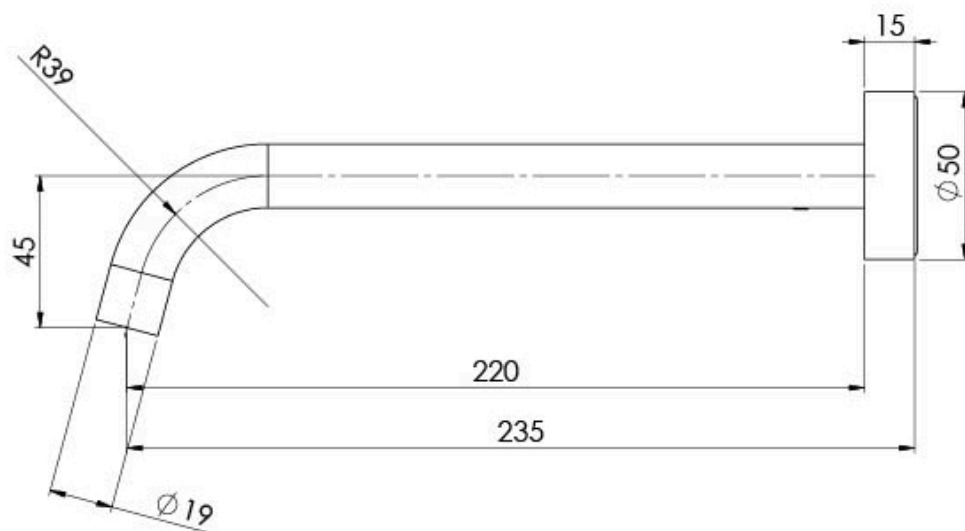

# VIVID SLIMLINE

VIVID SLIMLINE WALL BASIN OUTLET 230MM CURVED - LEAD FREE

## SPECIFICATIONS

Product complies with the lead free Australian Building Codes Board regulations in 2026 Please visit <https://www.phoenixtapware.com.au/warranty> to view the full warranty

While we aim to ensure the specifications shown are correct at time of printing, Phoenix Tapware reserves the right to make modifications without prior notice. Always use the physical product measurements for mark-ups and roughing-in as the line drawing shown may differ from the actual product over time. All measurements are shown in millimetres. Colours may vary from image shown.