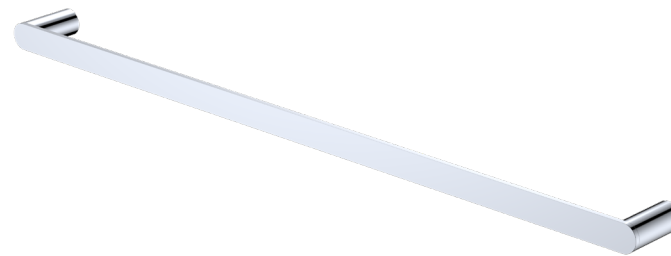

Empire Slim

SINGLE TOWEL RAIL, 800MM

Features

- Slim, rounded design
- Fixed length rail (not removable or adjustable)
- High-strength mounting brackets
- Made from stainless steel

Please Note: These products may have a visible Fienza logo.

Available in

		
Electroplated Chrome 88901800	Electroplated Matte Black 88901800B	PVD Brushed Nickel 88901800BN
		
PVD Gun Metal 88901800GM	PVD Brushed Copper 88901800CO	PVD Urban Brass 88901800UB

Cleaning & Care