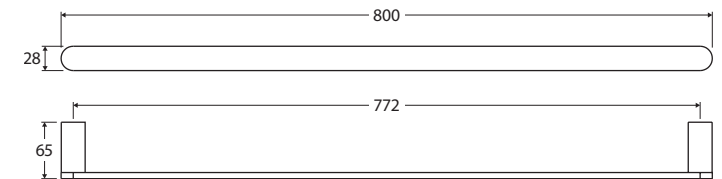

Empire Slim

SINGLE TOWEL RAIL, 800MM

Features

- Slim, rounded design
- Fixed length rail (not removable or adjustable)
- High-strength mounting brackets
- Made from stainless steel

Please Note: These products may have a visible Fienza logo.

We aim to ensure that specifications are correct at the time of publication. All measurements are shown in millimetres. Always use measurements of actual product received for final specification as the technical drawing may contain differences. Due to printing limitations, physical colour may vary from the image shown. Fienza reserves the right to make modifications without prior notice.