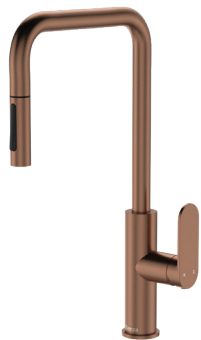

Empire Slim

PULL-OUT SINK MIXER

Features

WELS 6 Star rated, 3.5L/min

- Designed for kitchen and laundry
- Extended arch outlet
- Pull-out nozzle (max. reach 430 mm)
- Two water flow settings: normal and spray
- Swivel function
- High quality European cartridge (35 mm)
- Made from stainless steel

Please note: This product may have a visible Fienza or Watermark logo.

Available in

		
Electroplated Chrome 234108-LF	Electroplated Matte Black 234108B-LF	PVD Brushed Nickel 234108BN-LF
		
PVD Gun Metal 234108GM-LF	PVD Brushed Copper 234108CO-LF	PVD Urban Brass 234108UB-LF