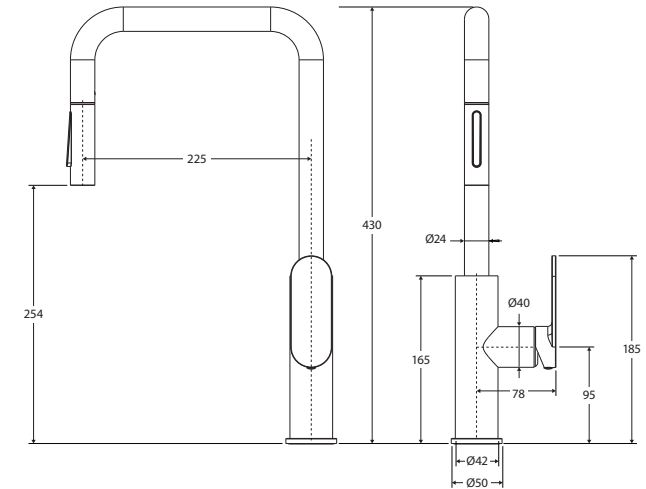

Empire Slim

PULL-OUT SINK MIXER

Features

WELS 6 Star rated, 3.5L/min

- Designed for kitchen and laundry
- Extended arch outlet
- Pull-out nozzle (max. reach 430 mm)
- Two water flow settings: normal and spray
- Swivel function
- High quality European cartridge (35 mm)
- Made from stainless steel

Please note: This product may have a visible Fienza or Watermark logo.

Available in

Electroplated Chrome 234108-LF	Electroplated Matte Black 234108B-LF	PVD Brushed Nickel 234108BN-LF
PVD Gun Metal 234108GM-LF	PVD Brushed Copper 234108CO-LF	PVD Urban Brass 234108UB-LF

Cleaning & Care

- Regularly clean with mild soapy water using a microfibre cloth.
- In highly polluted or coastal locations, we recommend cleaning 2-3 times per week.
- Do not use harsh detergents, bleach, cream cleaners or citrus based cleaners. These substances are abrasive and will damage the surface.
- Do not use undue pressure and wipe in one direction only.

We aim to ensure that specifications are correct at the time of publication. All measurements are shown in millimetres. Always use measurements of actual product received for final specification as the technical drawing may contain differences. Due to printing limitations, physical colour may vary from the image shown. Fienza reserves the right to make modifications without prior notice.