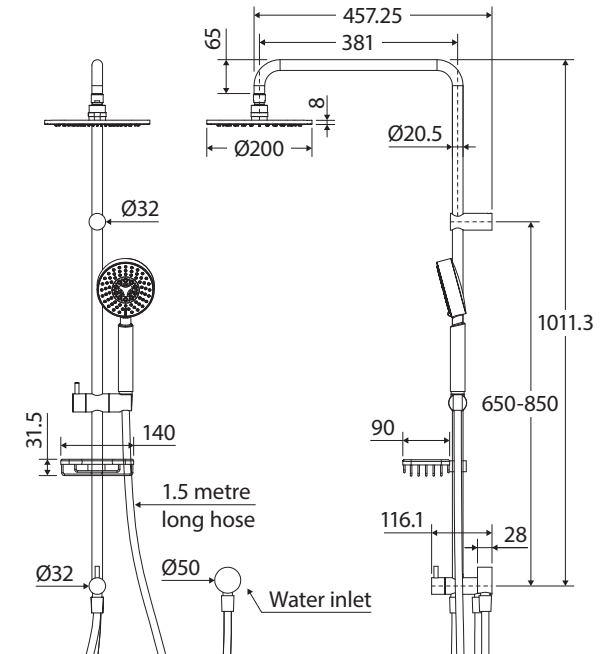

Michelle

TWIN SHOWER

Features

WELS 3 Star rated, 9L/min (Overhead Shower)
 WELS 3 Star rated, 9L/min (Handheld Shower)

- Polished chrome finish
- Separate water inlet – ideal for retrofitting
- Bottom diverter

Rail:

- Deluxe stainless steel elbow
- Made from stainless steel
- Includes metal soap basket
- Rail thickness: 20mm
- 1.5 metre stainless steel flexible hose

STARRY Overhead Shower (411108):

- 200 mm diameter
- Thin 8 mm profile
- Made from solid brass
- Brass swivel joint
- Female ½" BSP inlet

MICHELLE Multifunction Hand Piece (MSH017):

- Five water-flow settings: normal, massage, misting, spray and massage, and spray and misting
- Easy to clean TPR nozzles
- Made from ABS

Available in

Chrome
455101A

We aim to ensure that specifications are correct at the time of publication. All measurements are shown in millimetres. Always use measurements of actual product received for final specification as the technical drawing may contain differences. Due to printing limitations, physical colour may vary from the image shown. Fienza reserves the right to make modifications without prior notice.