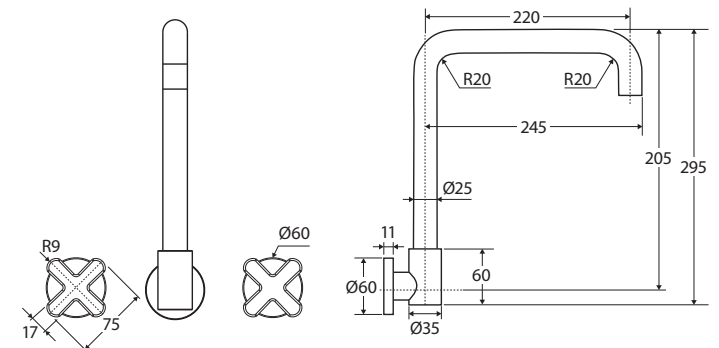

Available in

Electroplated
Chrome
343105-LF

Electroplated
Matte White
343105MW-LF

Electroplated
Matte Black
343105B-LF

PVD
Brushed Nickel
343105BN-LF

PVD
Gun Metal
343105GM-LF

PVD
Brushed Copper
343105CO-LF

PVD
Urban Brass
343105UB-LF

Cleaning & Care

- Regularly clean with mild soapy water using a microfibre cloth.
- In highly polluted or coastal locations, we recommend cleaning 2-3 times per week.
- Do not use harsh detergents, bleach, cream cleaners or citrus based cleaners. These substances are abrasive and will damage the surface.
- Do not use undue pressure and wipe in one direction only.

We aim to ensure that specifications are correct at the time of publication. All measurements are shown in millimetres. Always use measurements of actual product received for final specification as the technical drawing may contain differences. Due to printing limitations, physical colour may vary from the image shown. Fienza reserves the right to make modifications without prior notice.