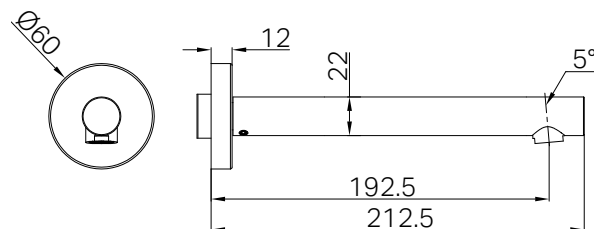

Nero

Dolce II Basin/Bath Spout II Only

Finish & SKU

 Chrome 25B018CH	 Brushed Nickel 25B018BN
 Matte Black 25B018MB	 Brushed Gold 25B018BG
 Gun Metal 25B018GM	

Specifications

Watermark License

WM-060073

Temperature Rating

Min 1°C-Max 75°C

Pressure Rating

Min 150kpa-Max 500kpa

Warranty

Features

- Minimalist design with clean, modern lines
- Made from lead-free 304 stainless steel
- G1/2 female push-fit connection
- Supplied with restricted aerator (standard)
- Includes optional non-restricted aerator for bath use
- Available in 5 different finishes

- Dimensions are nominal measurements only.