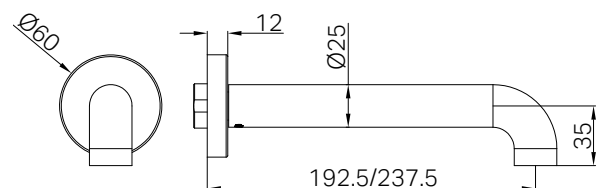

Features

- 316L stainless steel construction for longevity
- Inlet - 1/2 BSP female push fit connection
- Suitable for use with shower mixer or wall top assemblies
- Includes an additional non-restricting aerator for bath use.

- Dimensions are nominal measurements only.