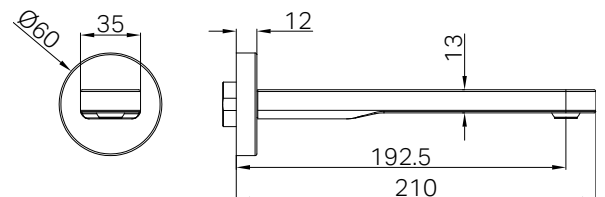

### Features

- 316L stainless steel construction for longevity
- Inlet - 1/2 BSP female push fit connection
- Suitable for use with shower mixer or wall top assemblies
- Includes an additional non-restricting aerator for bath use.