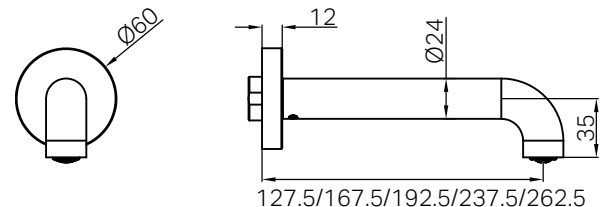

Mecca Basin/Bath Spout Only 120/160/185/230/260mm II

Finish & SKU

-  **Chrome**
NR221903d(120/160/185/230/260)CH
-  **Matte Black**
NR221903d(120/160/185/230/260)MB
-  **Brushed Bronze**
NR221903d(120/160/185/230/260)BZ
-  **Graphite**
NR221903d(120/160/185/230/260)GR
-  **Brushed Nickel**
NR221903d(120/160/185/230/260)BN
-  **Brushed Gold**
NR221903d(120/160/185/230/260)BG
-  **Gun Metal**
NR221903d(120/160/185/230/260)GM
-  **Matte White**
NR221903d(120/160/185/230/260)MW

Features

- Inlet - 1/2 BSP female push fit connection
- Suitable for use with shower mixer or wall top assemblies
- Basin spout rating: 5L/min, bath spout rating: not required
- Includes an additional non-restricting aerator for bath use.

- Dimensions are nominal measurements only.