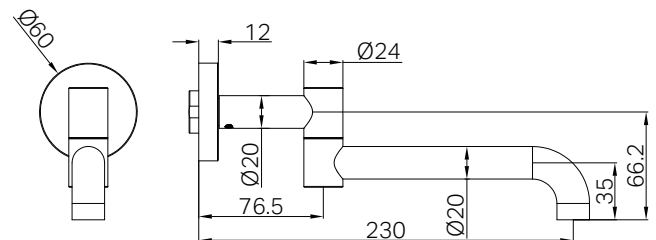

Nero

Mecca Wall Mounted Swivel Bath Spout Only 225mm II

Finish & SKU

| | |
|---|--|
|  Chrome NR221903hCH |  Brushed Nickel NR221903hBN |
|  Matte Black NR221903hMB |  Brushed Gold NR221903hBG |
|  Brushed Bronze NR221903hBZ |  Gun Metal NR221903hGM |
|  Matte White NR221903hMW | |

Specifications

Watermark License

WM-060073

Temperature Rating

Min 1°C-Max 75°C

Pressure Rating

Min 150kpa-Max 500kpa

Features

- Inlet - 1/2 BSP female push fit connection
- Suitable for use with shower mixer or wall top assemblies
- Bath spout rating: not required

Warranty

Maintenance And Care

- Regularly check the mixer and connections for signs of wear or leaks.
- Clean the tap with mild soapy water to maintain its appearance, avoiding harsh chemicals and abrasive materials that may damage the finish.

- Dimensions are nominal measurements only.