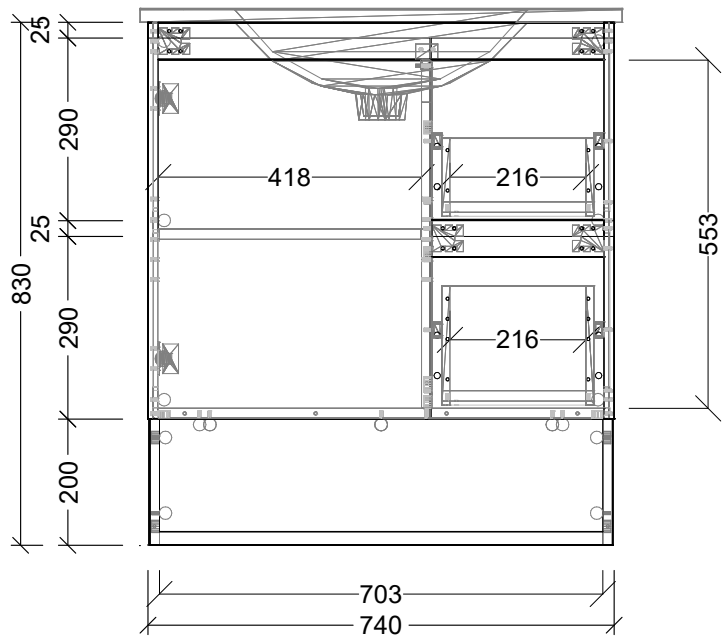

EXTERNAL VIEW

INTERNAL VIEW

SIDE VIEW

Range	Elemental Vanity
Mount	Floor Standing/Wall Hung
Size	750
SKU	ELM-VCO-750-C-X-F

TOP DETAILS

1 - Alpha Top

NOTES - Detachable Toe

Revision	01
Date	22/05/26

DIMENSIONS SHOWN ARE IN MILLIMETERS, ARE NOMINAL ONLY AND SUBJECT TO CHANGE AT ANY TIME.  
DO NOT SCALE DRAWINGS. INSTALLER TO CONFIRM ALL DIMENSIONS ON-SITE PRIOR TO INSTALL.  
SIZE VARIATION (+/- 3%) IS TO BE EXPECTED ON CERAMIC TOPS. E&OE.