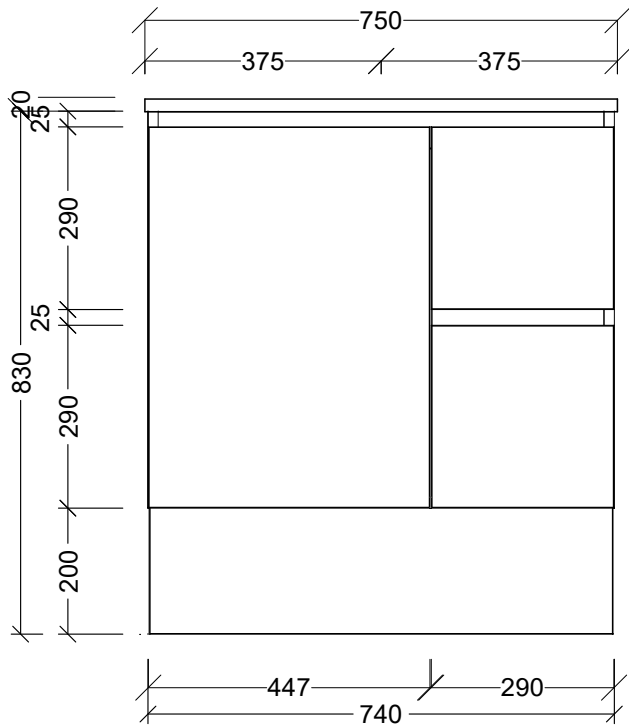

EXTERNAL VIEW

INTERNAL VIEW

SIDE VIEW

Range	Elemental Vanity
Mount	Floor Standing/Wall Hung
Size	750
SKU	ELM-VCO-750-C-X-F

TOP DETAILS

1 - Alpha Top

NOTES - Detachable Toe

Revision	01
Date	22/05/26

DIMENSIONS SHOWN ARE IN MILLIMETERS, ARE NOMINAL ONLY AND SUBJECT TO CHANGE AT ANY TIME.  
DO NOT SCALE DRAWINGS. INSTALLER TO CONFIRM ALL DIMENSIONS ON-SITE PRIOR TO INSTALL.  
SIZE VARIATION (+/- 3%) IS TO BE EXPECTED ON CERAMIC TOPS. E&OE.