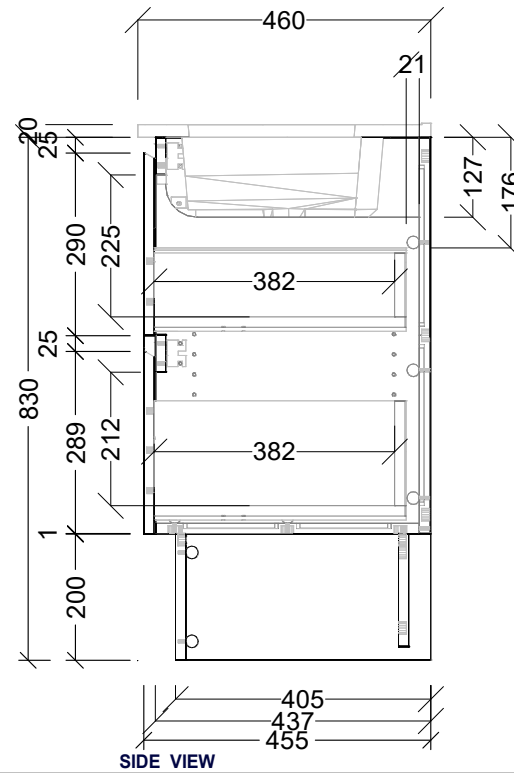

EXTERNAL VIEW

INTERNAL VIEW

SIDE VIEW

Range	Elemental Vanity
Mount	Floor Standing/Wall Hung
Size	750
SKU	ELM-VCO-750-C-X-F

TOP DETAILS

1 - Alpha Top

NOTES - Detachable Toe

Revision	01
Date	22/05/26

DIMENSIONS SHOWN ARE IN MILLIMETERS, ARE NOMINAL ONLY AND SUBJECT TO CHANGE AT ANY TIME.  
DO NOT SCALE DRAWINGS. INSTALLER TO CONFIRM ALL DIMENSIONS ON-SITE PRIOR TO INSTALL.  
SIZE VARIATION (+/- 3%) IS TO BE EXPECTED ON CERAMIC TOPS. E&OE.