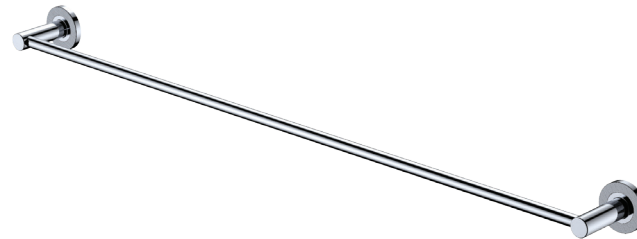

Axle®

SINGLE TOWEL RAIL, 900MM

Features

- Industrial cross-hatched cover plates
- Super strong 4-point wall mount
- Adjustable no-spin rail design (cut to length)
- Fully concealed fixings
- Made from zinc and stainless steel
- Hex key not required for installation

(Adjustable – cut to length)

Available in

Electroplated
Chrome
83101

Electroplated
Matte Black
83101MB

PVD
Brushed Nickel
83101BN

PVD
Gun Metal
83101GM

PVD
Urban Brass
83101UB

Cleaning & Care