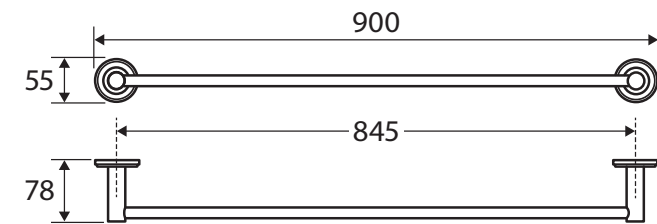

Axle®

SINGLE TOWEL RAIL, 900MM

Features

- Industrial cross-hatched cover plates
- Super strong 4-point wall mount
- Adjustable no-spin rail design (cut to length)
- Fully concealed fixings
- Made from zinc and stainless steel
- Hex key not required for installation

(Adjustable – cut to length)

Available in

Electroplated
Chrome
83101

Electroplated
Matte Black
83101MB

PVD
Brushed Nickel
83101BN

PVD
Gun Metal
83101GM

PVD
Urban Brass
83101UB

Cleaning & Care

We aim to ensure that specifications are correct at the time of publication. All measurements are shown in millimetres. Always use measurements of actual product received for final specification as the technical drawing may contain differences. Due to printing limitations, physical colour may vary from the image shown. Fienza reserves the right to make modifications without prior notice.