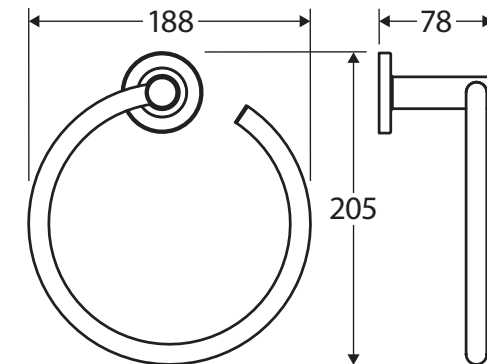

Axle®

HAND TOWEL RING

Features

- Industrial cross-hatched cover plate
- Super strong 4-point wall mount
- Fixed ring position
- Fully concealed fixings
- Made from zinc and stainless steel
- Hex key not required for installation

We aim to ensure that specifications are correct at the time of publication. All measurements are shown in millimetres. Always use measurements of actual product received for final specification as the technical drawing may contain differences. Due to printing limitations, physical colour may vary from the image shown. Fienza reserves the right to make modifications without prior notice.