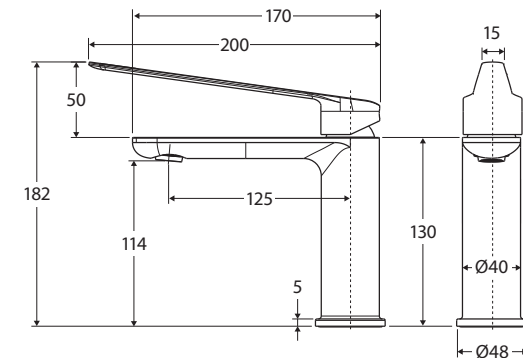

Empire Care BASIN MIXER

Features

WELS 6 Star rated, 4.5L/min

- Can be installed for AS 1428.1:2021 Accessible Compliance
- Long handle for easy reach and operation
- Large red and blue indicators for hot and cold markings
- Cold start cartridge technology (25 mm) for energy efficiency
- Made from lead-free brass*

Please note: This product may have a visible Fienza or Watermark logo.

*Defined as containing less than 0.25% lead.

Available in

Electroplated Chrome 234103D-LF	Electroplated Matte Black 234103DB-LF	PVD Brushed Nickel 234103DBN-LF
PVD Gun Metal 234103DGM-LF	PVD Brushed Copper 234103DCO-LF	PVD Urban Brass 234103DUB-LF

Cleaning & Care

- Regularly clean with mild soapy water using a microfibre cloth.
- In highly polluted or coastal locations, we recommend cleaning 2-3 times per week.
- Do not use harsh detergents, bleach, cream cleaners or citrus based cleaners. These substances are abrasive and will damage the surface.
- Do not use undue pressure and wipe in one direction only.

We aim to ensure that specifications are correct at the time of publication. All measurements are shown in millimetres. Always use measurements of actual product received for final specification as the technical drawing may contain differences. Due to printing limitations, physical colour may vary from the image shown. Fienza reserves the right to make modifications without prior notice.