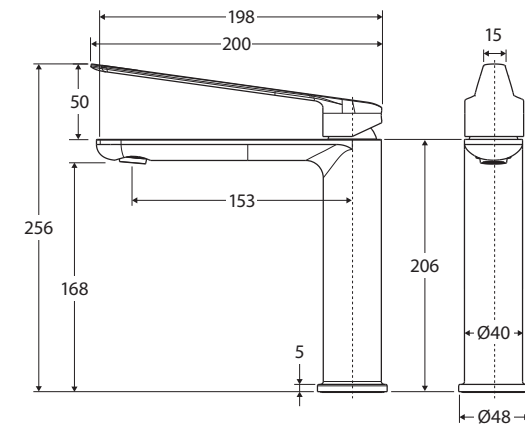

Empire Care MEDIUM BASIN MIXER

Features

WELS 6 Star rated, 4.5L/min

- Can be installed for AS 1428.1:2021 Accessible Compliance
- Long handle for easy reach and operation
- Large red and blue indicators for hot and cold markings
- Cold start cartridge technology (25 mm) for energy efficiency
- Made from lead-free brass*

Please note: This product may have a visible Fienza or Watermark logo.

*Defined as containing less than 0.25% lead.

Lead Free*

Available in

Electroplated
Chrome
234110D-LF

Electroplated
Matte Black
234110DB-LF

PVD
Brushed Nickel
234110DBN-LF

PVD
Gun Metal
234110DGM-LF

PVD
Brushed Copper
234110DCO-LF

PVD
Urban Brass
234110DUB-LF

Cleaning & Care

- Regularly clean with mild soapy water using a microfibre cloth.
- In highly polluted or coastal locations, we recommend cleaning 2-3 times per week.
- Do not use harsh detergents, bleach, cream cleaners or citrus based cleaners. These substances are abrasive and will damage the surface.
- Do not use undue pressure and wipe in one direction only.

We aim to ensure that specifications are correct at the time of publication. All measurements are shown in millimetres. Always use measurements of actual product received for final specification as the technical drawing may contain differences. Due to printing limitations, physical colour may vary from the image shown. Fienza reserves the right to make modifications without prior notice.