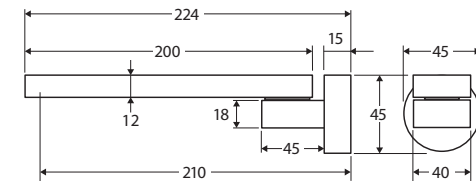

Rondo

SWIVEL BATH OUTLET

Features

- Swivel function
- Wall mounted
- Turn-fit installation
- Made from solid brass
- Female 1/2" BSPP inlet
- WELS rating not required

Available in

Electroplated
Chrome
SP8014

We aim to ensure that specifications are correct at the time of publication. All measurements are shown in millimetres. Always use measurements of actual product received for final specification as the technical drawing may contain differences. Due to printing limitations, physical colour may vary from the image shown. Fienza reserves the right to make modifications without prior notice.