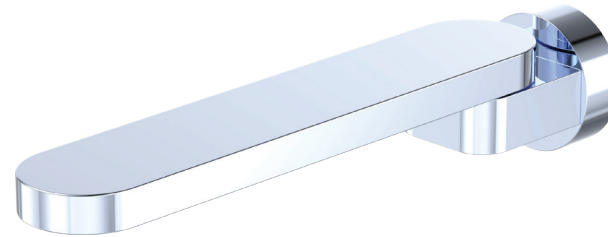

Rondo

SWIVEL BATH OUTLET

Features

- Swivel function
- Wall mounted
- Turn-fit installation
- Made from solid brass
- Female 1/2" BSPP inlet
- WELS rating not required

Available in

Electroplated
Chrome
SP8014

Electroplated
Matte Black
SP8014B

PVD
Brushed Nickel
SP8014BN

PVD
Gun Metal
SP8014GM

PVD
Brushed Copper
SP8014CO

PVD
Urban Brass
SP8014UB

Cleaning & Care

- Regularly clean with mild soapy water using a microfibre cloth.
- In highly polluted or coastal locations, we recommend cleaning 2-3 times per week.
- Do not use harsh detergents, bleach, cream cleaners or citrus based cleaners. These substances are abrasive and will damage the surface.
- Do not use undue pressure and wipe in one direction only.