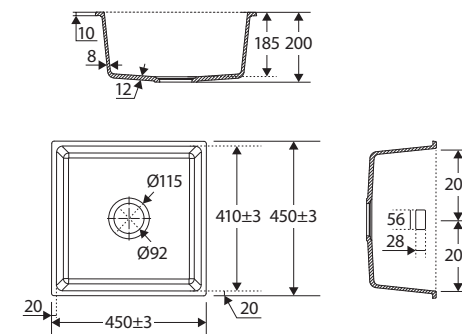

Kuro

GRANITE SINGLE KITCHEN SINK, 29L

Features

- Food safe hygienic surface
- Silky smooth finish that is easy to clean
- Impact, heat and stain resistant
- Matching integrated overflow
- Matching basket waste included (stainless steel waste for white sink)
- Topmount or undermount installation
- Undermount brackets and screws included
- Capacity: 29L
- Overall size: 450 L x 450 W x 200 D mm

We aim to ensure that specifications are correct at the time of publication. All measurements are shown in millimetres. Always use measurements of actual product received for final specification as the technical drawing may contain differences. Due to printing limitations, physical colour may vary from the image shown. Fienza reserves the right to make modifications without prior notice.