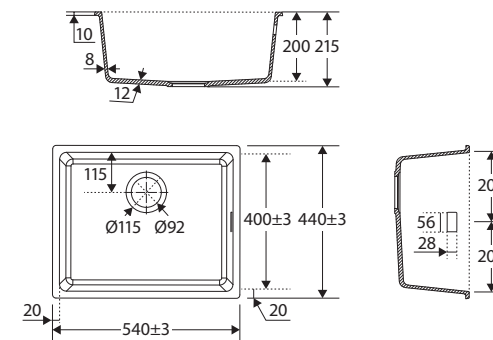

Kuro

GRANITE SINGLE KITCHEN SINK, 38L

Features

- Food safe hygienic surface
- Silky smooth finish that is easy to clean
- Impact, heat and stain resistant
- Matching integrated overflow
- Matching basket waste included (stainless steel waste for white sink)
- Topmount or undermount installation
- Undermount brackets and screws included
- Capacity: 38L
- Overall size: 540 L x 440 W x 215 D mm

We aim to ensure that specifications are correct at the time of publication. All measurements are shown in millimetres. Always use measurements of actual product received for final specification as the technical drawing may contain differences. Due to printing limitations, physical colour may vary from the image shown. Fienza reserves the right to make modifications without prior notice.