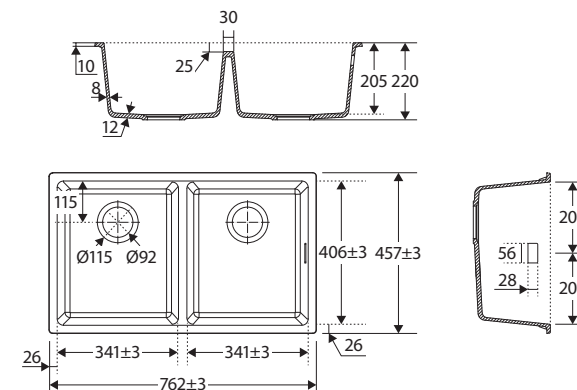

Kuro

GRANITE DOUBLE KITCHEN SINK, 48L

Features

- Food safe hygienic surface
- Silky smooth finish that is easy to clean
- Impact, heat and stain resistant
- Matching integrated overflow
- Matching basket wastes included (stainless steel waste for white sink)
- Topmount or undermount installation
- Undermount brackets and screws included
- Capacity: 48L
- Overall size: 762 L x 457 W x 220 D mm

We aim to ensure that specifications are correct at the time of publication. All measurements are shown in millimetres. Always use measurements of actual product received for final specification as the technical drawing may contain differences. Due to printing limitations, physical colour may vary from the image shown. Fienza reserves the right to make modifications without prior notice.