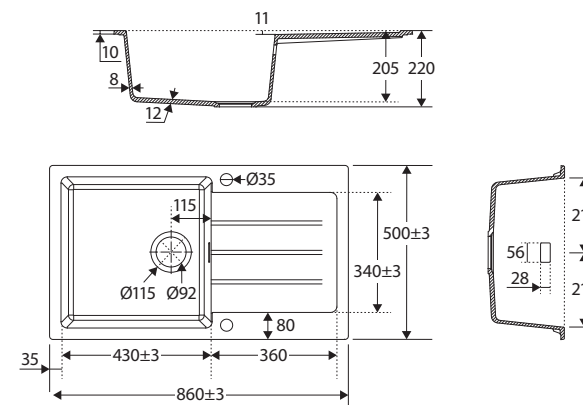

### Features

- Food safe hygienic surface
- Silky smooth finish that is easy to clean
- Impact, heat and stain resistant
- Available with no tap holes or 1 tap hole (mixer only)
- PVD matte black integrated overflow
- PVD matte black basket waste included
- Topmount installation
- Capacity: 33L
- Overall size: 860 L x 500 W x 220 D mm

### Available in

No Tap Hole  
**68614**

1 Tap Hole  
Left-Hand Bowl  
**68614L-1**

1 Tap Hole  
Right-Hand Bowl  
**68614R-1**

We aim to ensure that specifications are correct at the time of publication. All measurements are shown in millimetres. Always use measurements of actual product received for final specification as the technical drawing may contain differences. Due to printing limitations, physical colour may vary from the image shown. Fienza reserves the right to make modifications without prior notice.