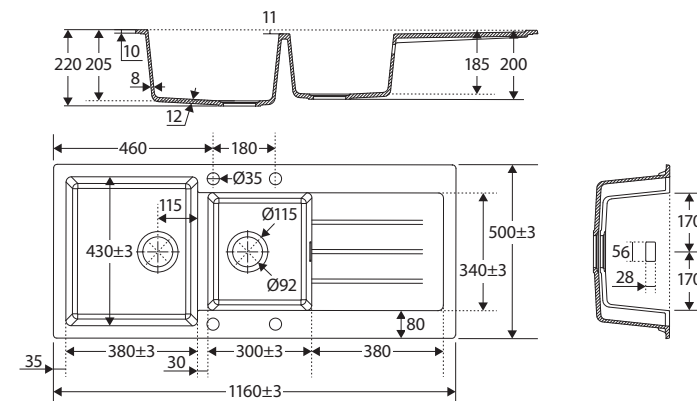

Kuro

GRANITE DOUBLE KITCHEN SINK WITH DRAINER, 42L

Features

- Food safe hygienic surface
- Silky smooth finish that is easy to clean
- Impact, heat and stain resistant
- Available with no tap holes, 1 tap hole (mixer only) or 2 tap holes (for mixer and water filter tap)
- PVD matte black integrated overflow
- PVD matte black basket wastes included
- Topmount installation
- Capacity: 42L
- Overall size: 1160 L x 500 W x 220 D mm

We aim to ensure that specifications are correct at the time of publication. All measurements are shown in millimetres. Always use measurements of actual product received for final specification as the technical drawing may contain differences. Due to printing limitations, physical colour may vary from the image shown. Fienza reserves the right to make modifications without prior notice.