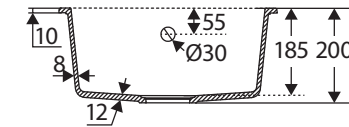

Kuro

GRANITE ROUND KITCHEN SINK, 28L

Features

- Food safe hygienic surface
- Silky smooth finish that is easy to clean
- Impact, heat and stain resistant
- Matching integrated overflow
- Matching basket waste included (stainless steel waste for white sink)
- Topmount or undermount installation
- Undermount brackets and screws included
- Capacity: 28L
- Overall size: 460 L x 460 W x 200 D mm

We aim to ensure that specifications are correct at the time of publication. All measurements are shown in millimetres. Always use measurements of actual product received for final specification as the technical drawing may contain differences. Due to printing limitations, physical colour may vary from the image shown. Fienza reserves the right to make modifications without prior notice.