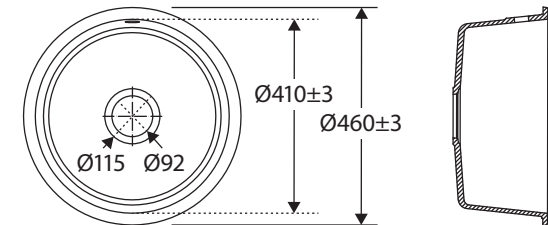

Kuro

GRANITE ROUND KITCHEN SINK, 28L

Features

- Food safe hygienic surface
- Silky smooth finish that is easy to clean
- Impact, heat and stain resistant
- Matching integrated overflow
- Matching basket waste included (stainless steel waste for white sink)
- Topmount or undermount installation
- Undermount brackets and screws included
- Capacity: 28L
- Overall size: 460 L x 460 W x 200 D mm

We aim to ensure that specifications are correct at the time of publication. All measurements are shown in millimetres. Always use measurements of actual product received for final specification as the technical drawing may contain differences. Due to printing limitations, physical colour may vary from the image shown. Fienza reserves the right to make modifications without prior notice.