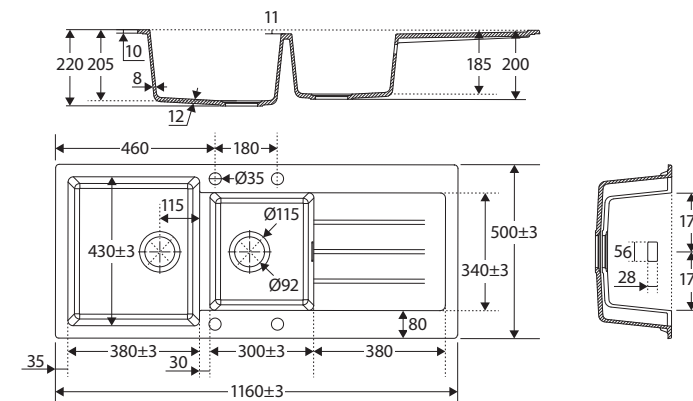

Kuro

GRANITE DOUBLE KITCHEN SINK WITH DRAINER, 42L

Features

- Food safe hygienic surface
- Silky smooth finish that is easy to clean
- Impact, heat and stain resistant
- Available with no tap holes, 1 tap hole (mixer only) or 2 tap holes (for mixer and water filter tap)
- PVD matte white integrated overflow
- Stainless steel basket wastes included
- Topmount installation
- Capacity: 42L
- Overall size: 1160 L x 500 W x 220 D mm

We aim to ensure that specifications are correct at the time of publication. All measurements are shown in millimetres. Always use measurements of actual product received for final specification as the technical drawing may contain differences. Due to printing limitations, physical colour may vary from the image shown. Fienza reserves the right to make modifications without prior notice.