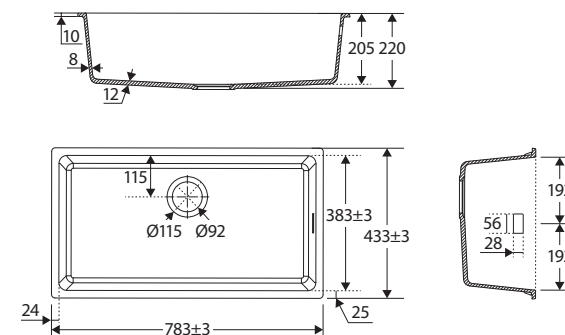

### Features

- Food safe hygienic surface
- Silky smooth finish that is easy to clean
- Impact, heat and stain resistant
- Matching integrated overflow
- Matching basket waste included (stainless steel waste for white sink)
- Topmount or undermount installation
- Undermount brackets and screws included
- Capacity: 49L
- Overall size: 783 L x 433 W x 220 D mm

We aim to ensure that specifications are correct at the time of publication. All measurements are shown in millimetres. Always use measurements of actual product received for final specification as the technical drawing may contain differences. Due to printing limitations, physical colour may vary from the image shown. Fienza reserves the right to make modifications without prior notice.