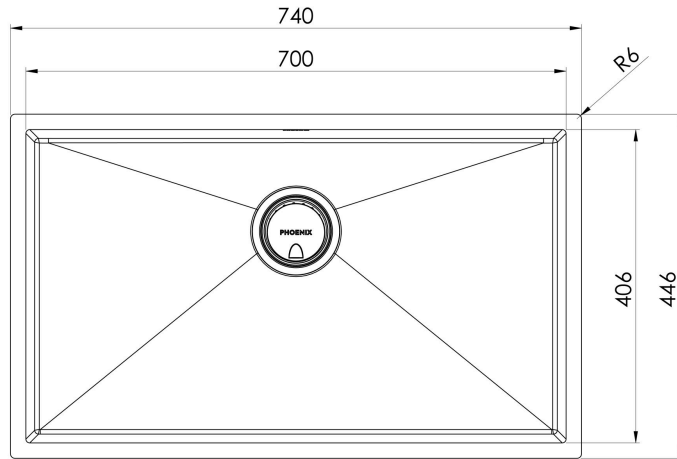

4000 SERIES SINKS

4000 SERIES EXTRA LARGE SINGLE BOWL SINK 700MM

65 Litre Capacity

SPECIFICATIONS

AVAILABLE IN

310-8002-16
Brushed Carbon

310-8002-51
Stainless Steel

INFORMATION

Please visit <https://www.phoenixtapware.com.au/warranty> to view the full warranty

While we aim to ensure the specifications shown are correct at time of printing, Phoenix Tapware reserves the right to make modifications without prior notice. Always use the physical product measurements for mark-ups and roughing-in as the line drawing shown may differ from the actual product over time. All measurements are shown in millimetres. Colours may vary from image shown.