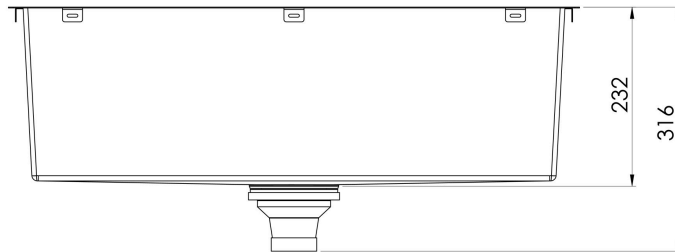

4000 SERIES SINKS

4000 SERIES EXTRA LARGE SINGLE BOWL SINK 700MM

65 Litre Capacity

SPECIFICATIONS

AVAILABLE IN

310-8002-16
Brushed Carbon

310-8002-51
Stainless Steel

INFORMATION

Please visit <https://www.phoenixtapware.com.au/warranty> to view the full warranty

While we aim to ensure the specifications shown are correct at time of printing, Phoenix Tapware reserves the right to make modifications without prior notice. Always use the physical product measurements for mark-ups and roughing-in as the line drawing shown may differ from the actual product over time. All measurements are shown in millimetres. Colours may vary from image shown.