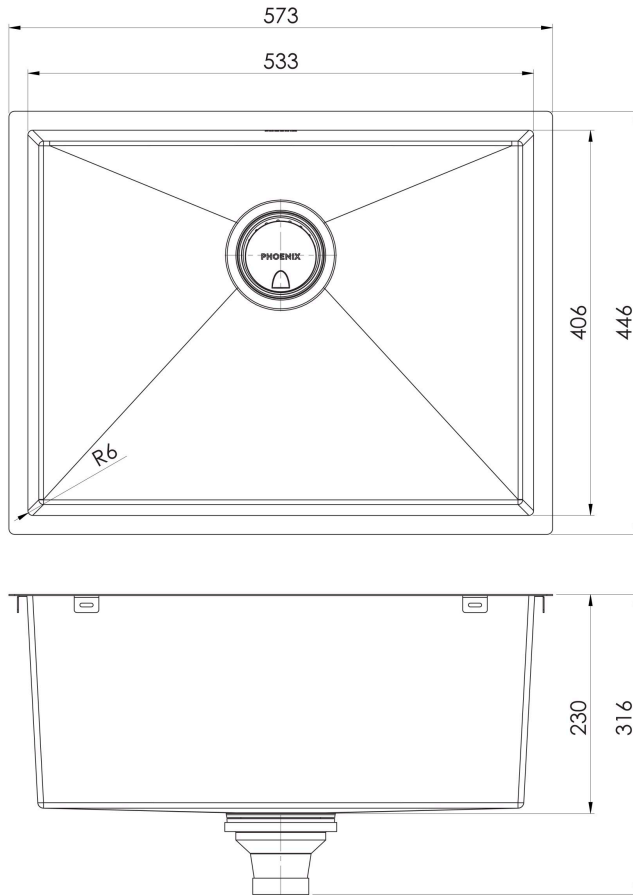

## 4000 SERIES LARGE SINGLE BOWL SINK

47 Litre Capacity